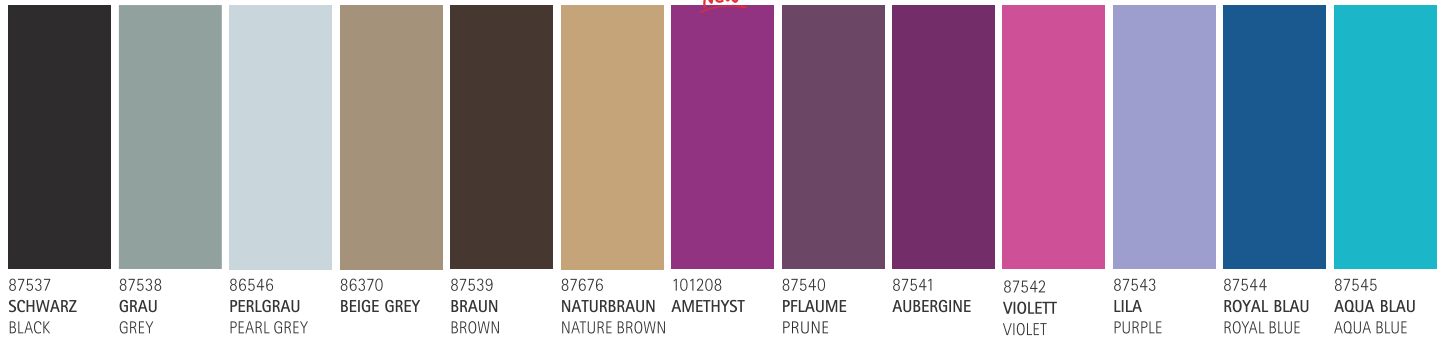

4.3 TISCHDECKEN/TABLE CLOTHS

Linclass®
BIOdegradable
New

80 x 80 cm