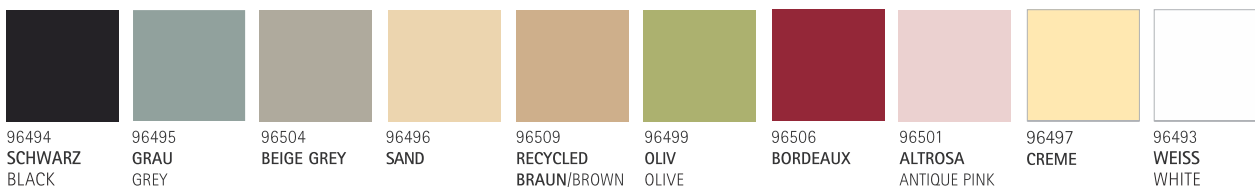

10.1 MINI-COCKTAIL SERVIETTEN/NAPKINS *Softpoint* BIOdegradable

17 x 17 cm, 1/4-Falz/fold