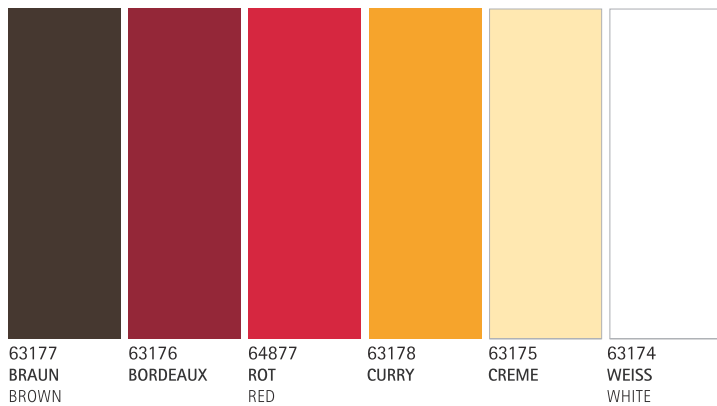

4.4 TISCHDECKEN/TABLE CLOTHS

100 x 100 cm