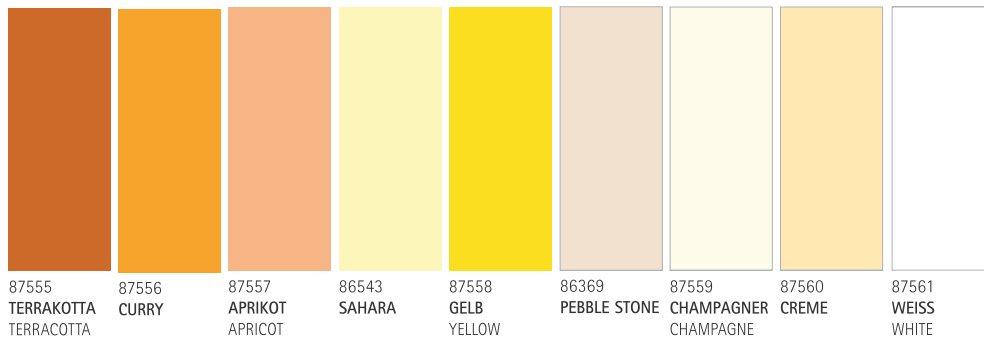

4.3 TISCHDECKEN/TABLE CLOTHS

Linclass®
BIOdegradable
New

80 x 80 cm