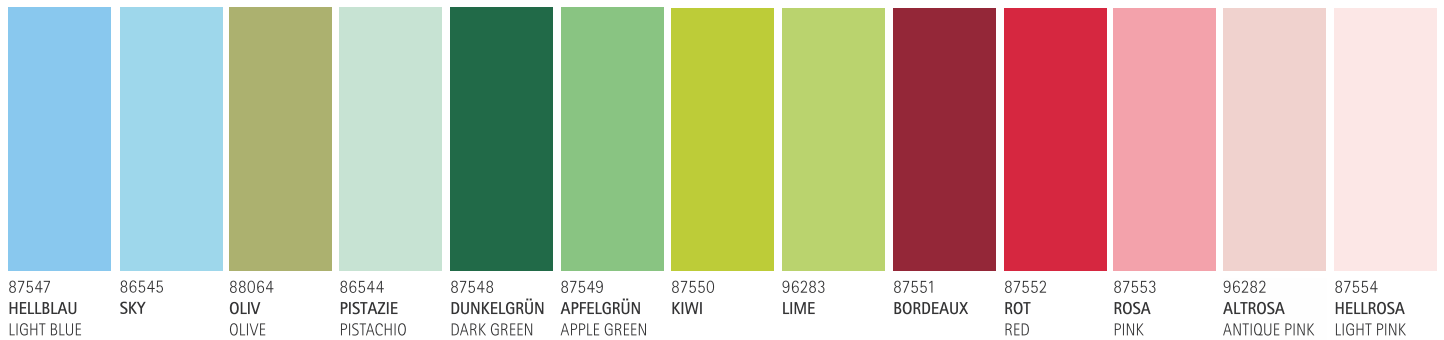

4.3 TISCHDECKEN/TABLE CLOTHS

Linclass®
BIOdegradable
New

80 x 80 cm